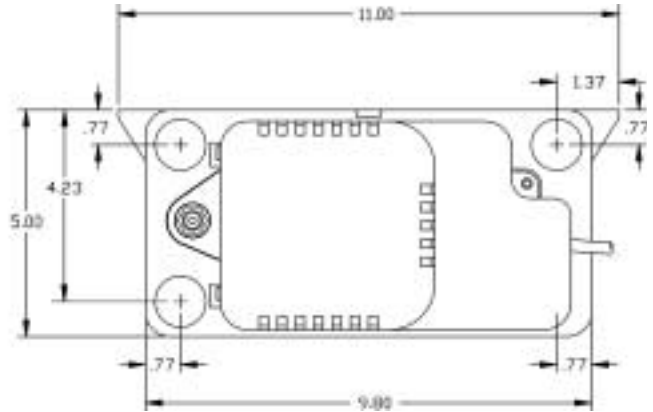

VCMA-15 SERIES

Features

- Vertical type pump unit
- 1/2 gallon Leakproof, rustproof, ABS tank with mounting tabs
- Stainless steel motor shaft
- 3 drain holes
- 3/8" O.D. barbed discharge adapter
- Optional Safety Switch
- 15' shut-off head
- 6' power cord
- UL/CSA listed
- Thermal overload protected
- Suitable for High-Efficiency, gas furnace condensate

Construction

- Motor — 1/60 HP
- Intermittent Liquid Temp. up to — 120° F
- Discharge — 3/8" OD barbed
- Housing — ABS
- Cover — ABS
- Volute — Glass filled polypropylene
- Impeller — Glass filled polypropylene

The VCMA Series is a fully automatic condensate removal pump with 1/2 gallon capacity. The series features a vertical-type pump with stainless steel motor shaft, rust proof, high-impact ABS tank and motor cover, 3 drain holes, removable 3/8" O.D. barbed check valve. (ULS) models include a safety switch that can be connected to shut down the air conditioner condenser or wired to an alarm to warn of possible tank overflow. (T) models include 20' of 3/8" ID tubing. Pump is rated for high-efficiency gas furnace applications that produce an acidic condensate. Thermally protected motor is UL and CSA listed.

Little Giant Pump Co.

VCMA-15 SERIES

Specifications

Model No.	Item No.	Discharge Size	Listing(s)	HP	Volts	Hertz	Amps	Watts	Performance (GPH @ Head)				Shut Off		Pwr. Cord (ft)	Weight (Lbs.)
									1'	5'	10'	20'	Feet	PSI		
VCMA-15UL	554401	3/8" OD Barbed	UL/CSA	1/60	115	60	1	60	65	50	25	0	15	6.5	6	4.40
VCMA-15ULT	554411	3/8" OD Barbed	UL/CSA	1/60	115	60	1	60	65	50	25	0	15	6.5	6	5.80
VCMA-15ULS	554405	3/8" OD Barbed	UL/CSA	1/60	115	60	1	60	65	50	25	0	15	6.5	6	4.40
VCMA-15ULST	554415	3/8" OD Barbed	UL/CSA	1/60	115	60	1	60	65	50	25	0	15	6.5	6	5.80