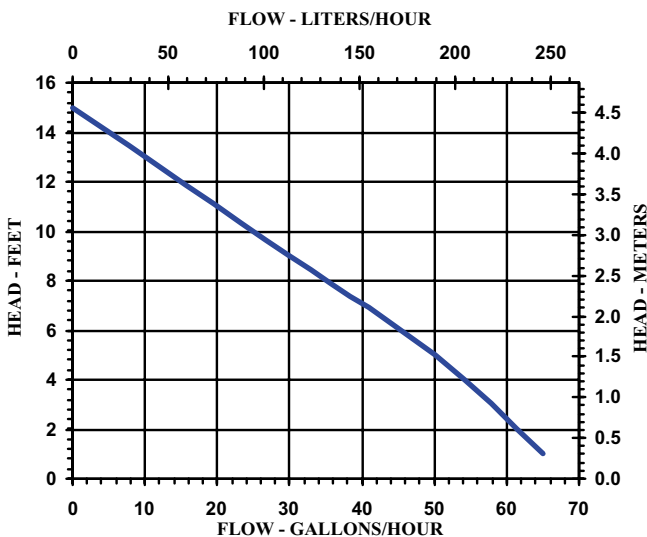

Replacement Parts

Tank	154401
Cover, Tank	154411
Motor/Pump Assy	154491
Cover, Motor	154421
Float Arm	154452
Switch Holder	154471
Switch	950337