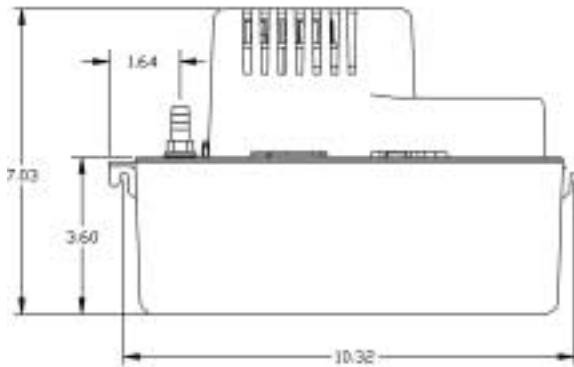

VCMA-15 SERIES

Features

- Vertical type pump unit
- 1/2 gallon Leakproof, rustproof, ABS tank with mounting tabs
- Stainless steel motor shaft
- 3 drain holes
- 3/8" O.D. barbed discharge adapter
- Optional Safety Switch
- 15' shut-off head
- 6' power cord
- UL/CSA listed
- Thermal overload protected
- Suitable for High-Efficiency, gas furnace condensate

Construction

- Motor — 1/60 HP
- Intermittent Liquid Temp. up to — 120° F
- Discharge — 3/8" OD barbed
- Housing — ABS
- Cover — ABS
- Volute — Glass filled polypropylene
- Impeller — Glass filled polypropylene

The VCMA Series is a fully automatic condensate removal pump with 1/2 gallon capacity. The series features a vertical-type pump with stainless steel motor shaft, rust proof, high-impact ABS tank and motor cover, 3 drain holes, removable 3/8" O.D. barbed check valve. (ULS) models include a safety switch that can be connected to shut down the air conditioner condenser or wired to an alarm to warn of possible tank overflow. (T) models include 20' of 3/8" ID tubing. Pump is rated for high-efficiency gas furnace applications that produce an acidic condensate. Thermally protected motor is UL and CSA listed.

Little Giant Pump Co.

VCMA-15 SERIES

Specifications

Model No.	Item No.	Discharge Size	Listing(s)	HP	Volts	Hertz	Amps	Watts	Performance (GPH @ Head)				Shut Off		Pwr. Cord (ft)	Weight (Lbs.)
									1'	5'	10'	20'	Feet	PSI		
VCMA-15UL	554401	3/8" OD Barbed	UL/CSA	1/60	115	60	1	60	65	50	25	0	15	6.5	6	4.40
VCMA-15ULT	554411	3/8" OD Barbed	UL/CSA	1/60	115	60	1	60	65	50	25	0	15	6.5	6	5.80
VCMA-15ULS	554405	3/8" OD Barbed	UL/CSA	1/60	115	60	1	60	65	50	25	0	15	6.5	6	4.40
VCMA-15ULST	554415	3/8" OD Barbed	UL/CSA	1/60	115	60	1	60	65	50	25	0	15	6.5	6	5.80